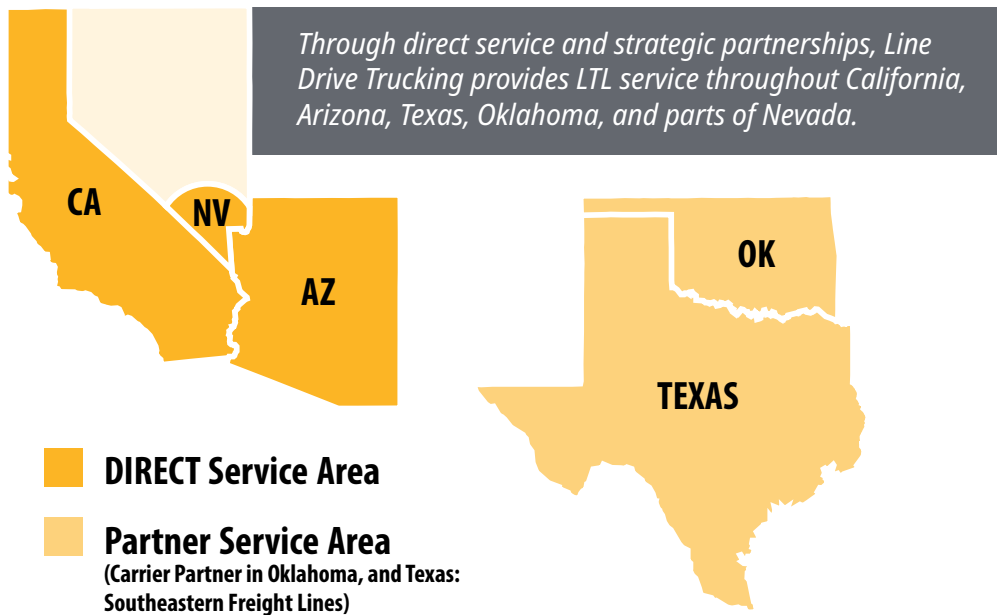

“We put our shipments in Line Drive Trucking’s hands for our most important customers, because we know that deliveries will be safe – even with same-day deliveries and specialized shipments.”

- Cross-Border Mexico/US Operations Manager, Mitsubishi Chemical

Founded in 1987, Line Drive Trucking is a regional service provider operating in California, Texas, Arizona, Nevada, Oklahoma, and Florida, with a reputation for integrity, flexibility, responsiveness and resourcefulness.

In baseball, a good line drive is considered a powerful, strategic play. The batter makes the hit with power and speed, with precision to achieve its intended trajectory. Such an amazing hit happens in the game of baseball — and in every shipment made by Line Drive Trucking.

Less-than-Truckload (LTL). Whether you need one-day or overnight delivery in the region, we'll pick up and deliver in the most challenging of destinations - including difficult dock areas, commercial and even residential properties.